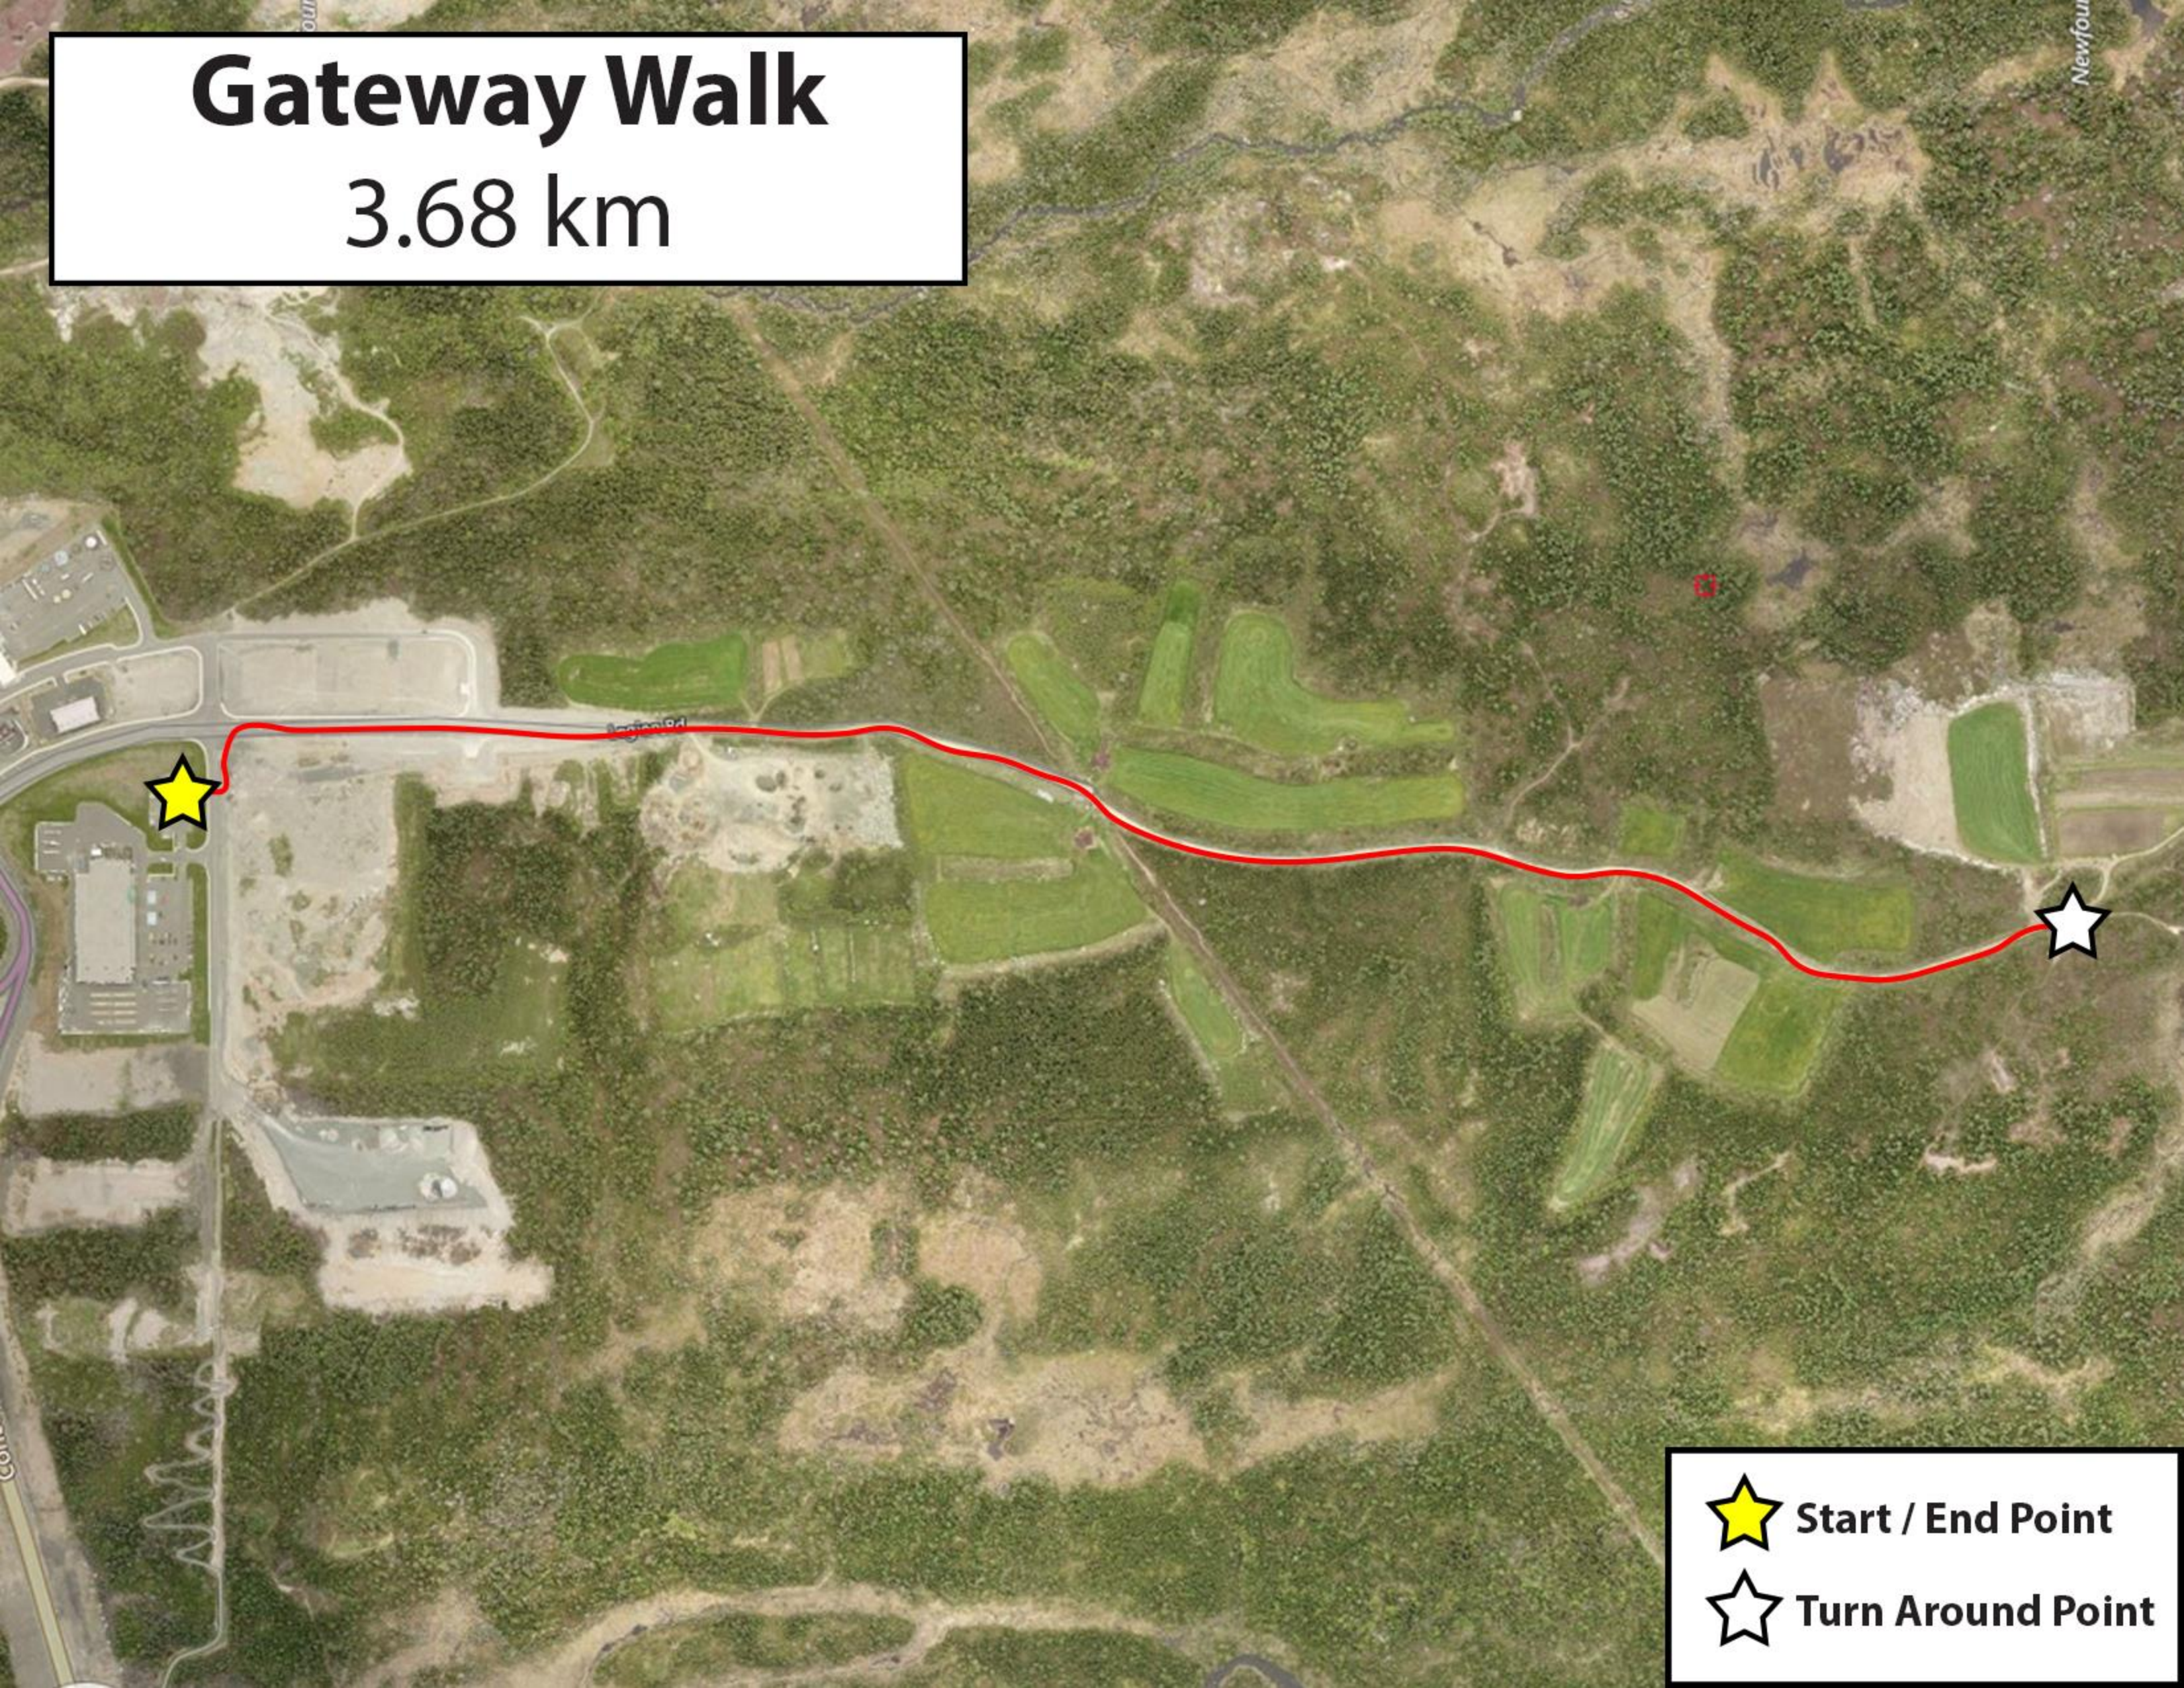

Worsley Walk

2.89 km

-  Start / End Point
-  Turn Around Point

River Walk

3.01 km

-  Start / End Point
-  Turn Around Point

Forest Road Walk

3.28 km

-  Start / End Point
-  Turn Around Point

Lawrence Pond Walk

3.42 km

-  Start / End Point
-  Turn Around Point

T' Railway East

3.60 km

Manuels River

60

-  Start / End Point
-  Turn Around Point

Gateway Walk

3.68 km

-  Start / End Point
-  Turn Around Point

Church Terrace Walk

3.71 km

-  Start / End Point
-  Turn Around Point

T' Railway West

4.42 km

-  Start / End Point
-  Turn Around Point