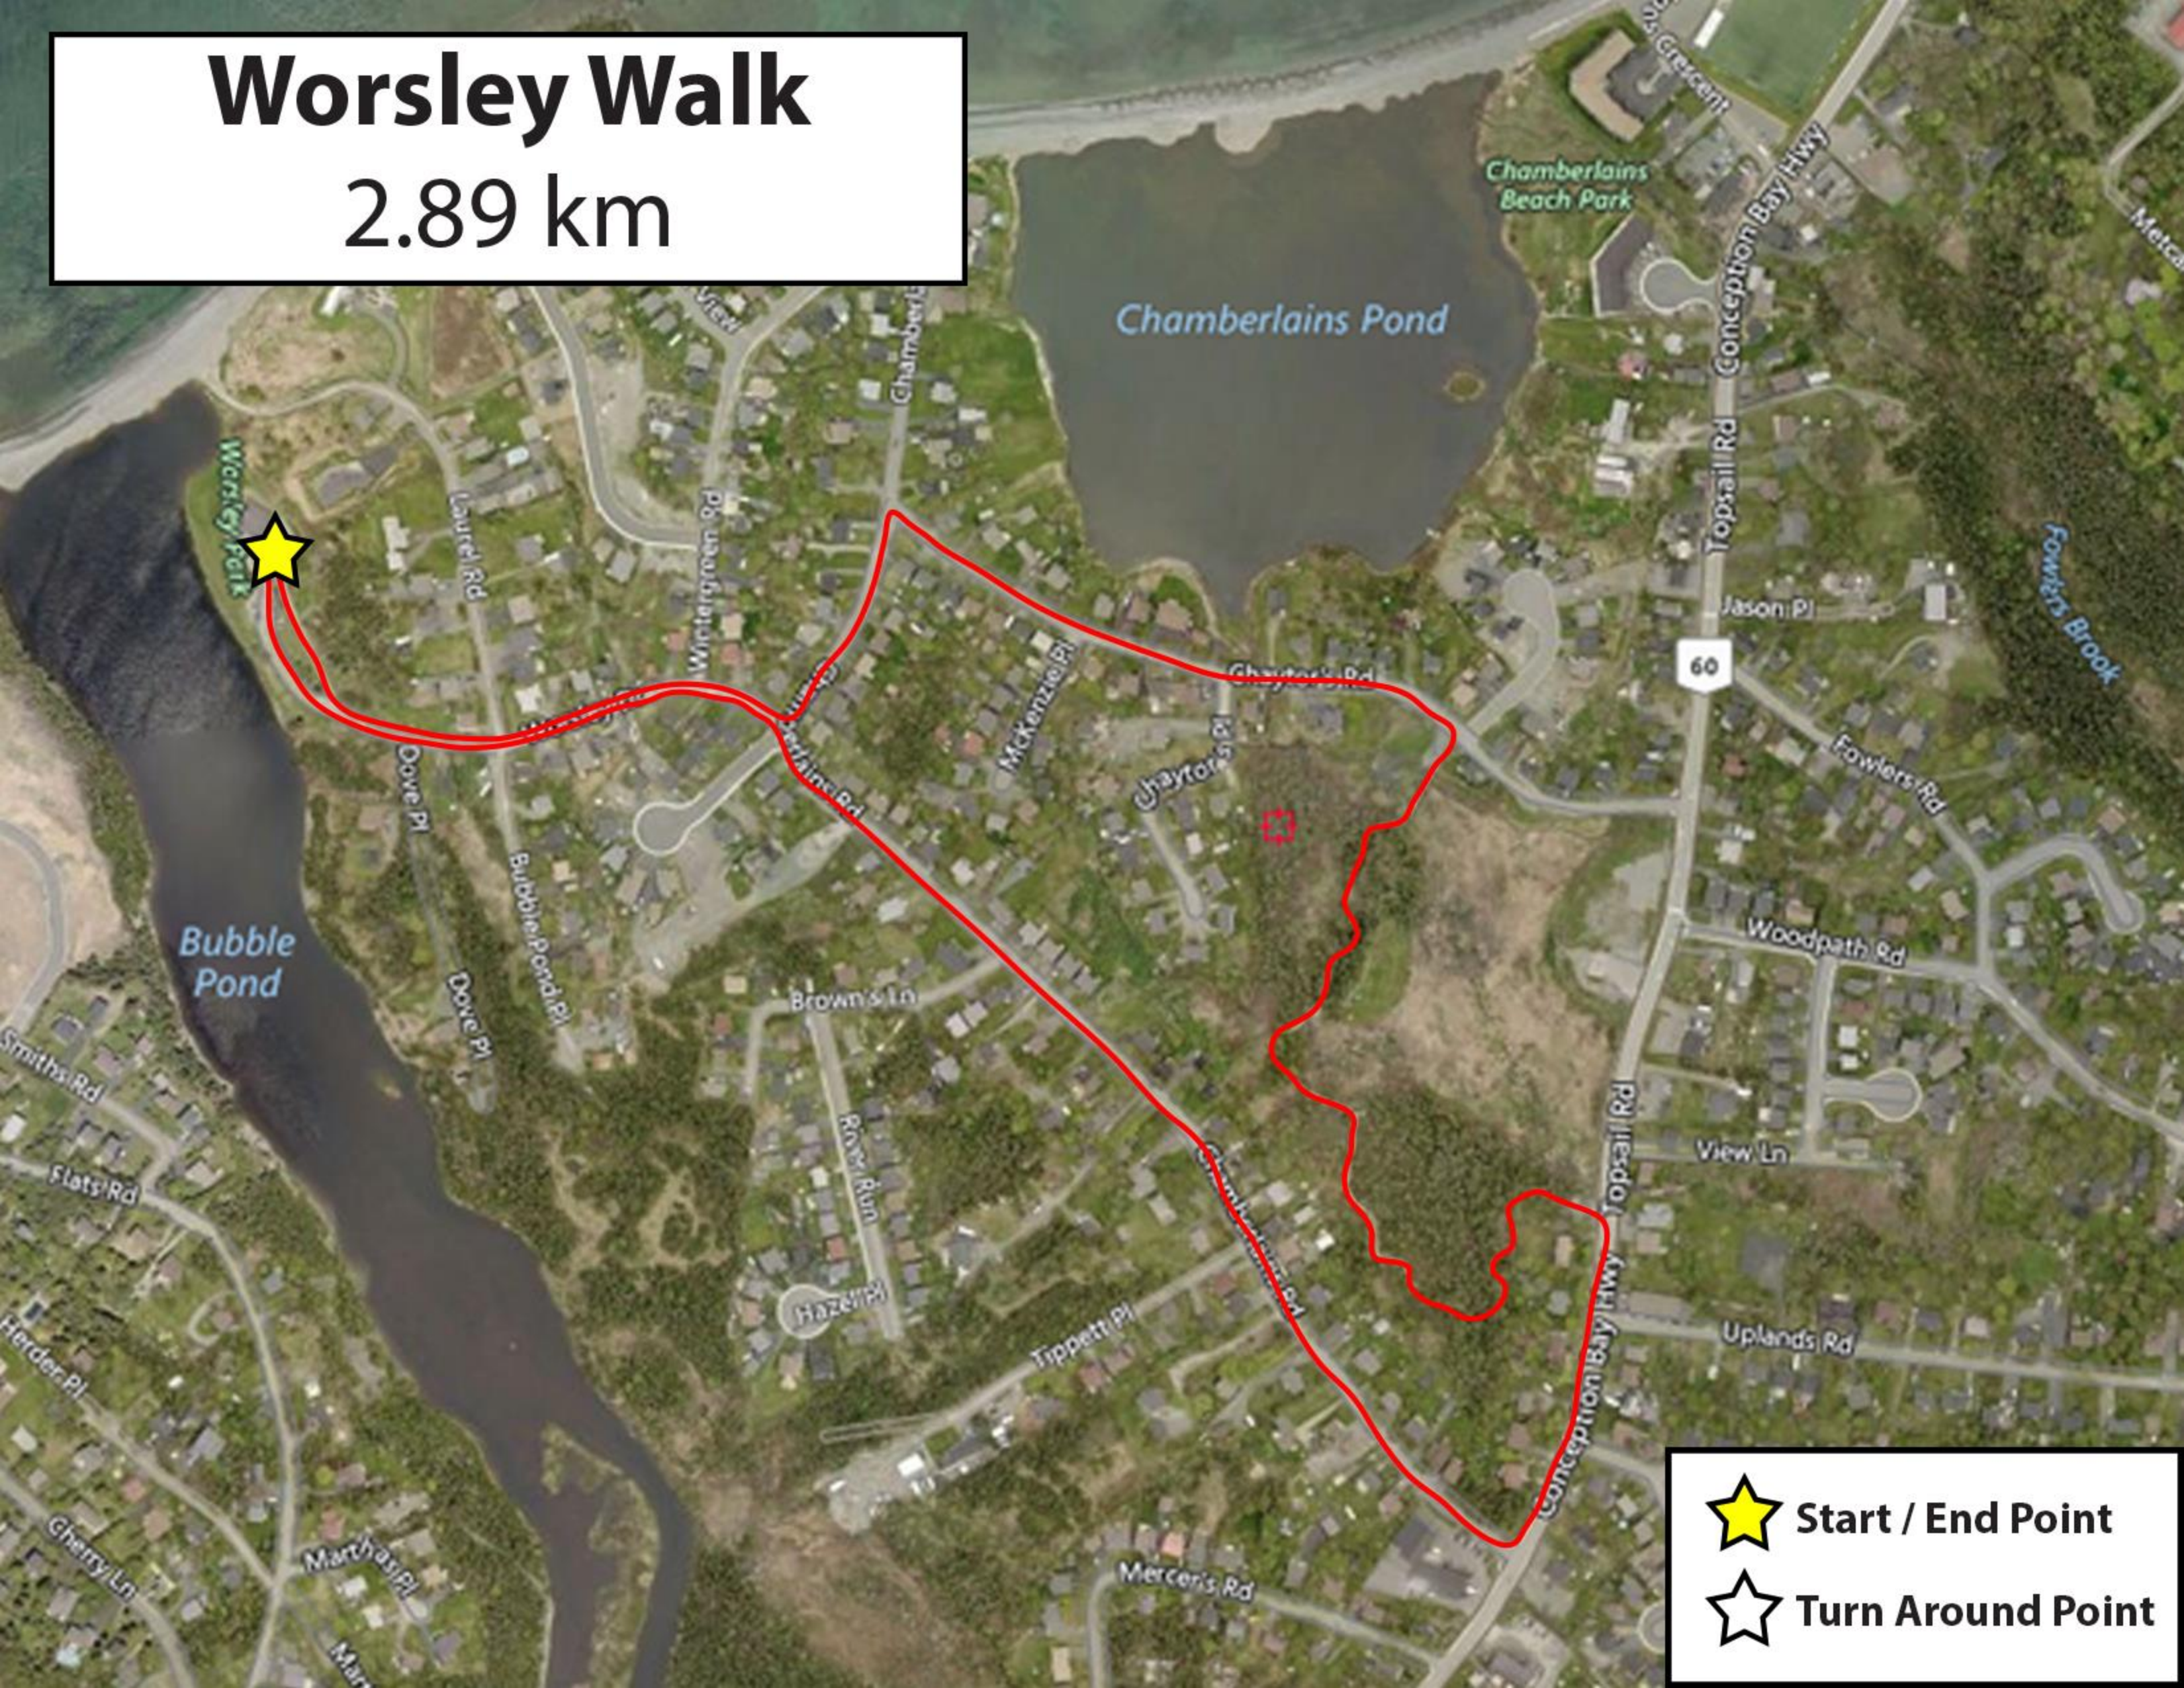

Worsley Walk

2.89 km

-  Start / End Point
-  Turn Around Point

River Walk

3.01 km

-  Start / End Point
-  Turn Around Point

Forest Road Walk

3.28 km

-  Start / End Point
-  Turn Around Point

Lawrence Pond Walk

3.42 km

-  Start / End Point
-  Turn Around Point

T' Railway East

3.60 km

Manuels River

60

-  Start / End Point
-  Turn Around Point

Gateway Walk

3.68 km

-  Start / End Point
-  Turn Around Point

Church Terrace Walk

3.71 km

-  Start / End Point
-  Turn Around Point

T' Railway West

4.42 km

-  Start / End Point
-  Turn Around Point