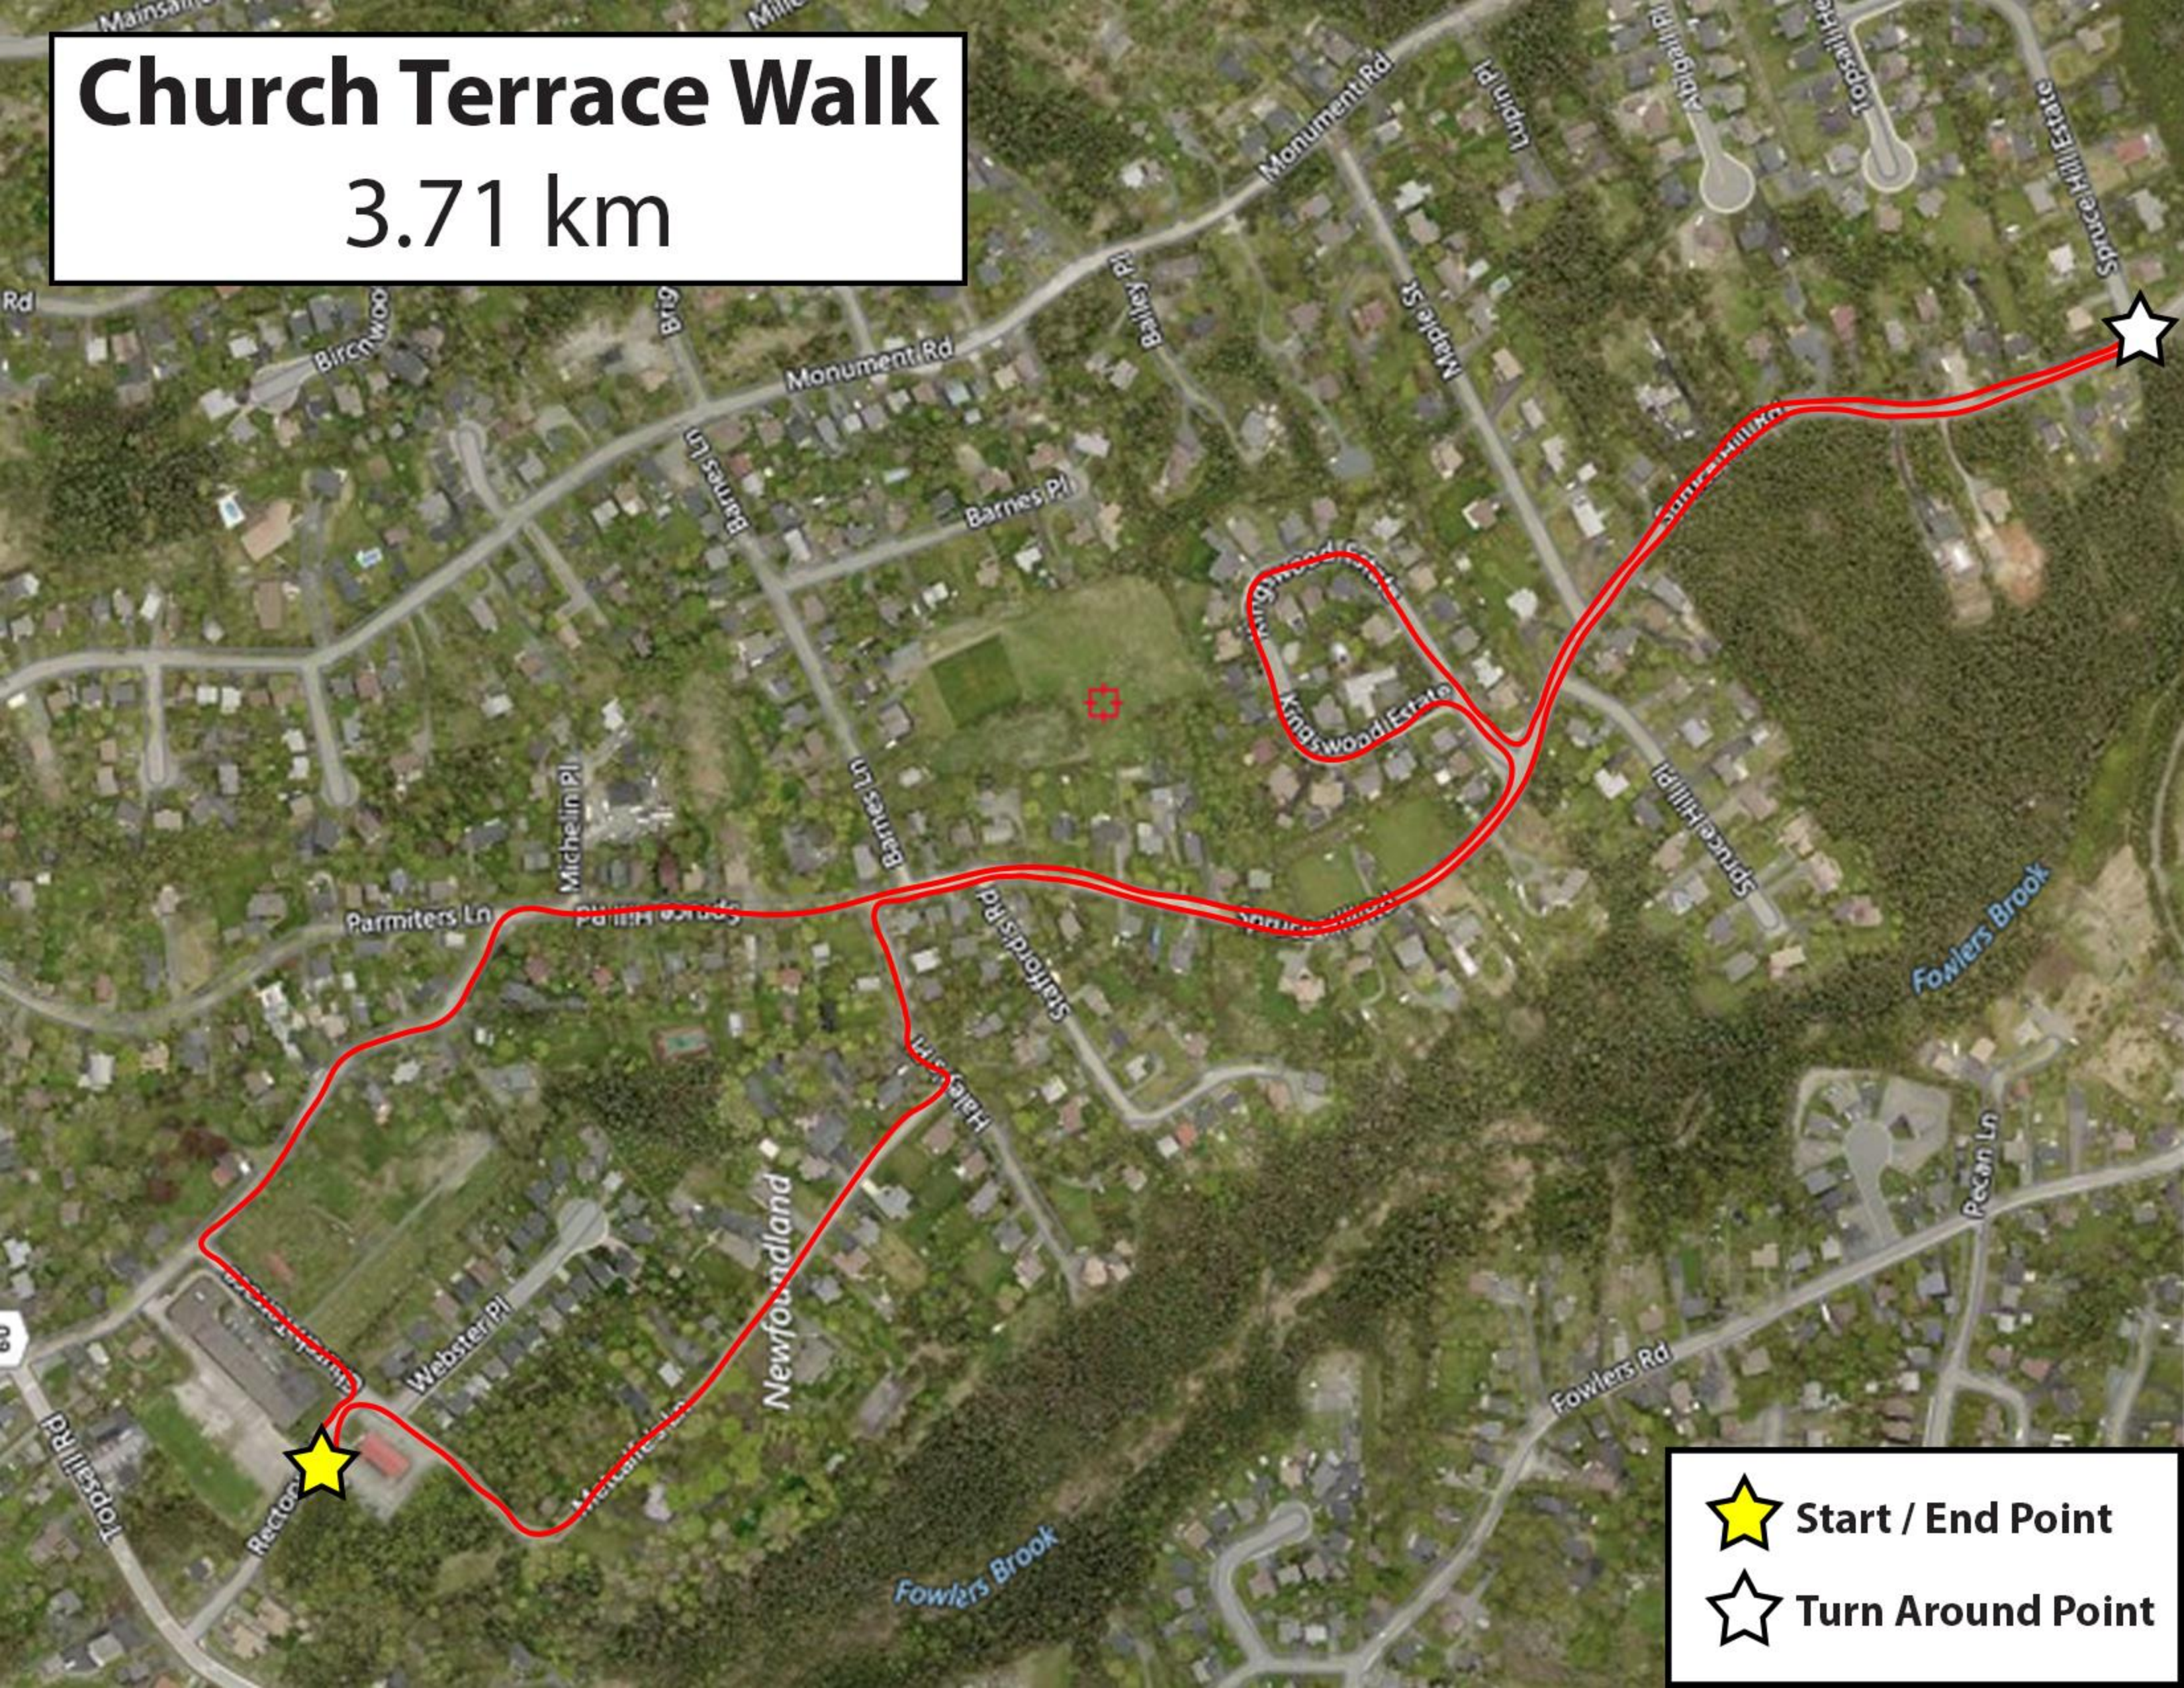

Worsley Walk

2.89 km

-  Start / End Point
-  Turn Around Point

River Walk

3.01 km

-  Start / End Point
-  Turn Around Point

Forest Road Walk

3.28 km

-  Start / End Point
-  Turn Around Point

Lawrence Pond Walk

3.42 km

-  Start / End Point
-  Turn Around Point

T' Railway East

3.60 km

Manuels River

60

-  Start / End Point
-  Turn Around Point

Gateway Walk

3.68 km

-  Start / End Point
-  Turn Around Point

Church Terrace Walk

3.71 km

-  Start / End Point
-  Turn Around Point

T' Railway West

4.42 km

-  Start / End Point
-  Turn Around Point