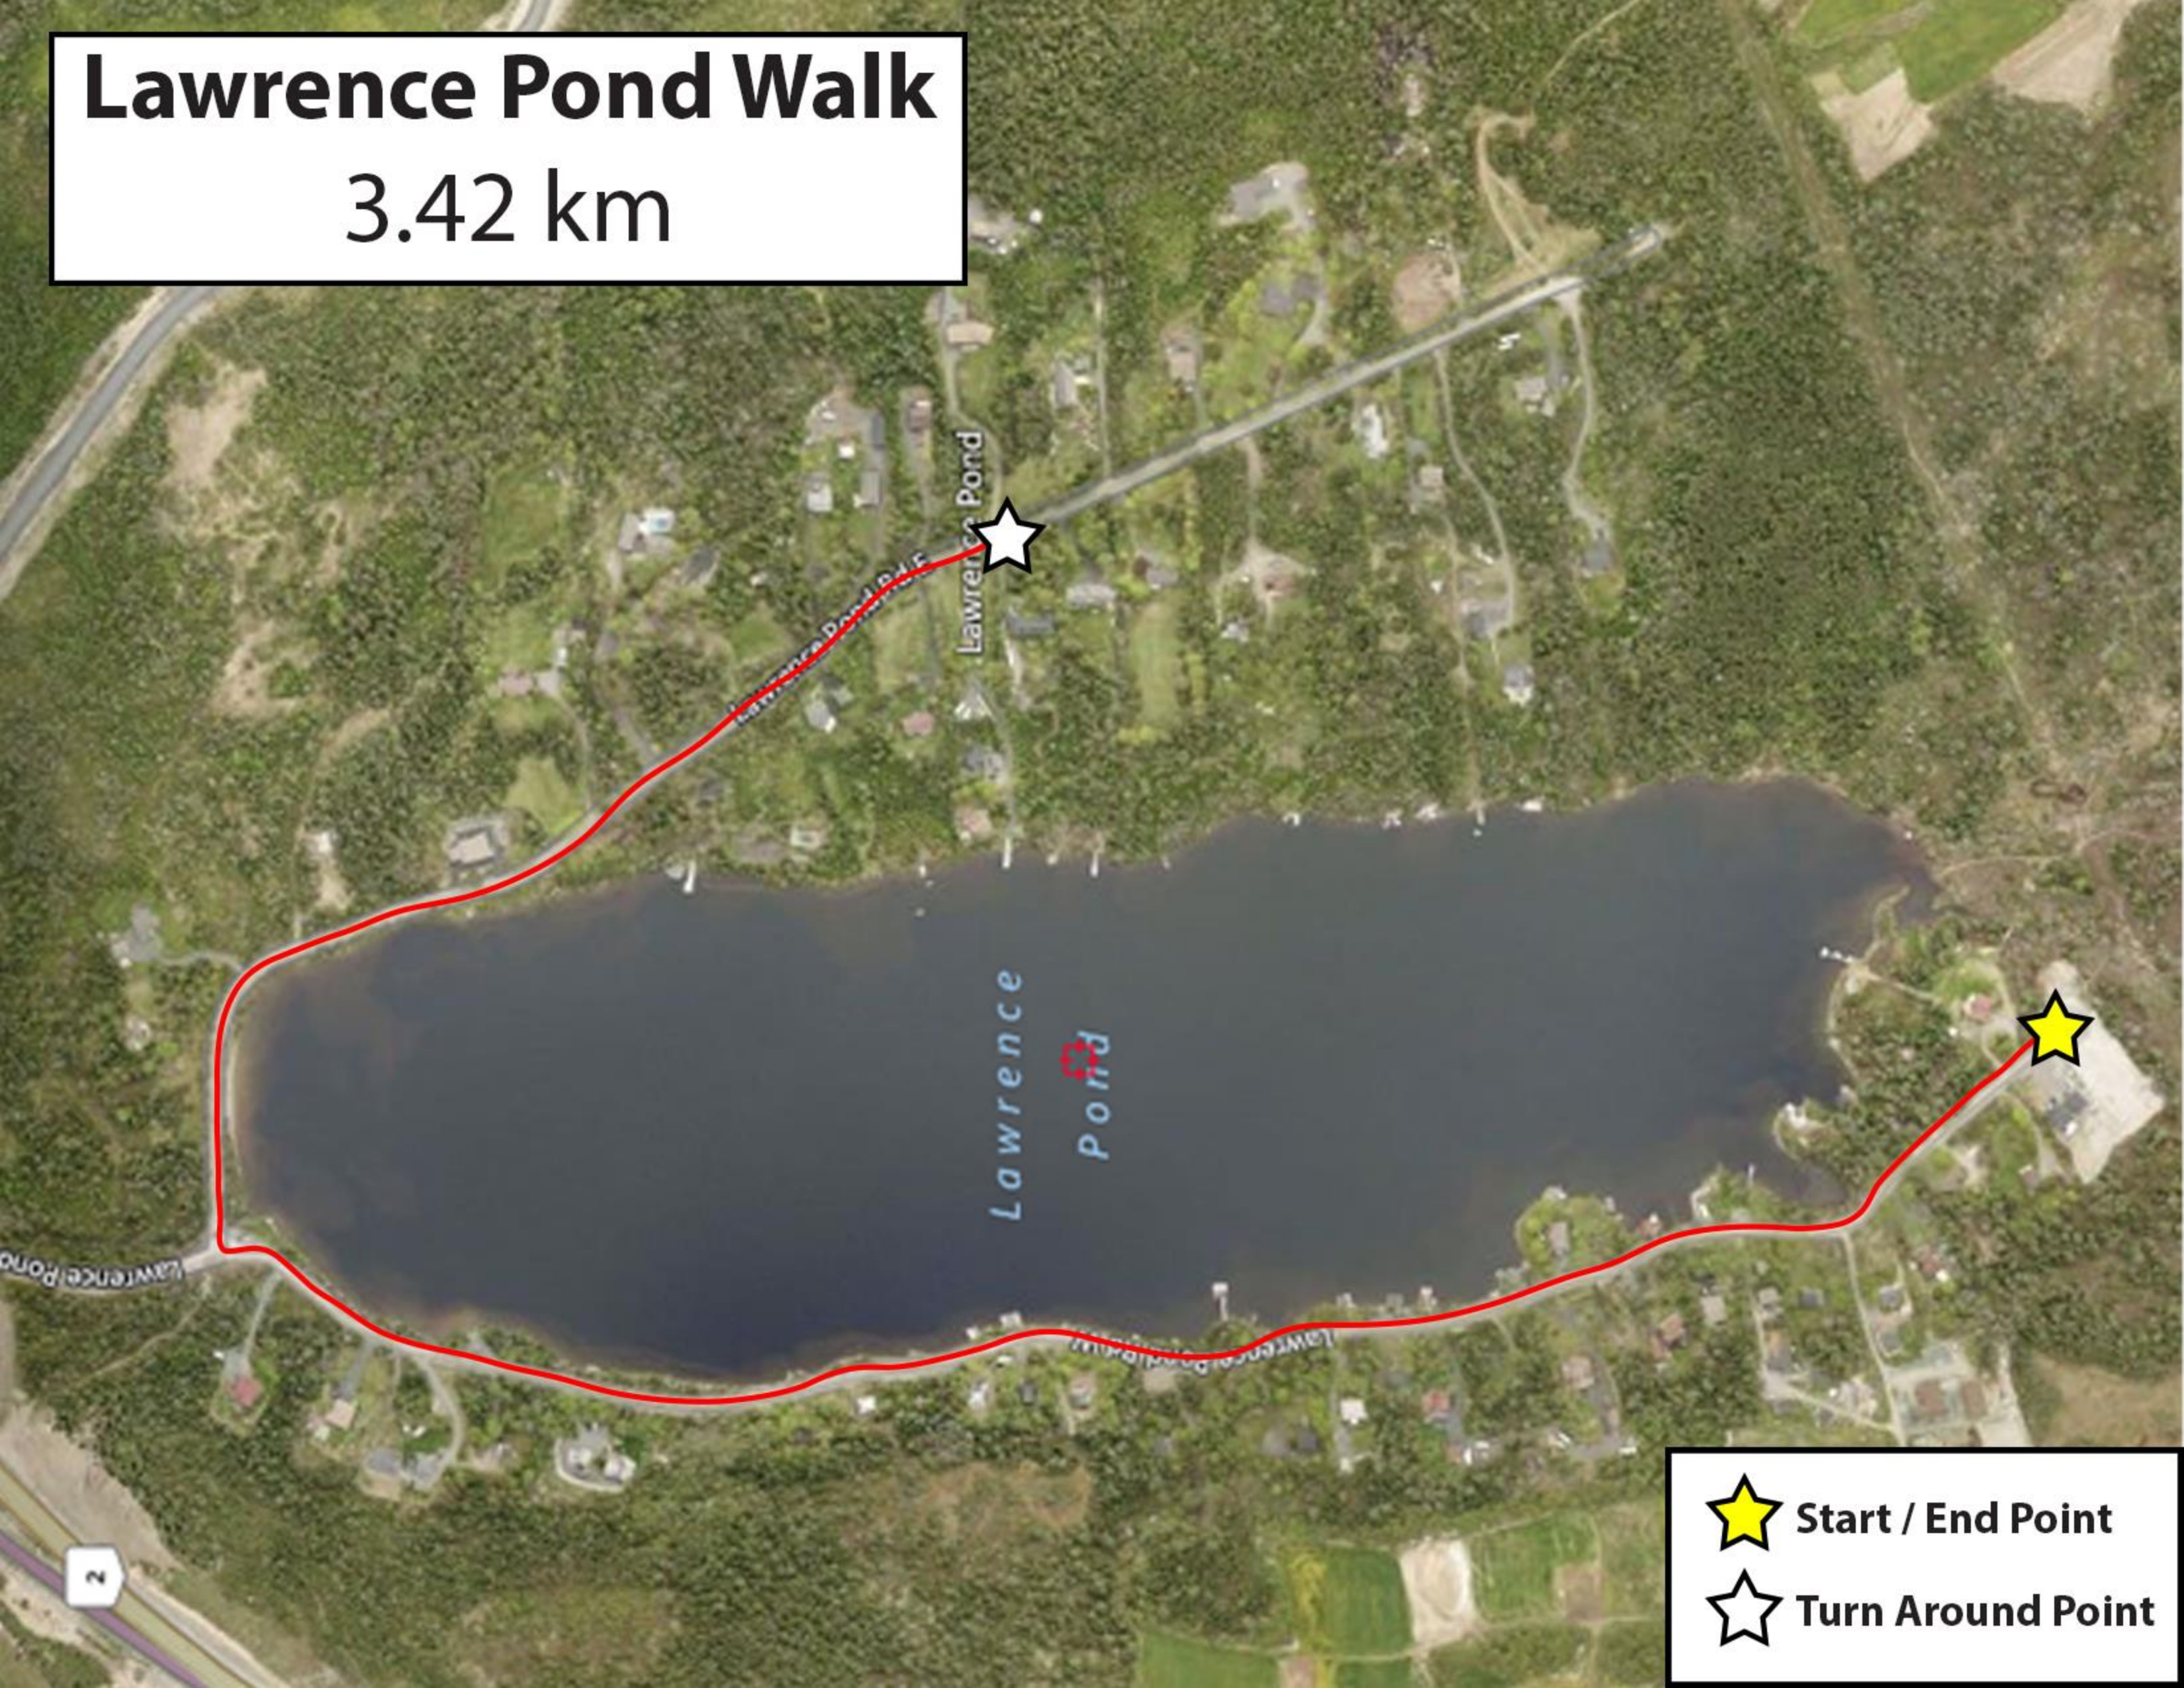

Worsley Walk

2.89 km

-  Start / End Point
-  Turn Around Point

River Walk

3.01 km

-  Start / End Point
-  Turn Around Point

Forest Road Walk

3.28 km

-  Start / End Point
-  Turn Around Point

Lawrence Pond Walk

3.42 km

-  Start / End Point
-  Turn Around Point

T' Railway East

3.60 km

Manuels River

60

-  Start / End Point
-  Turn Around Point

Gateway Walk

3.68 km

-  Start / End Point
-  Turn Around Point

Church Terrace Walk

3.71 km

-  Start / End Point
-  Turn Around Point

T' Railway West

4.42 km

-  Start / End Point
-  Turn Around Point